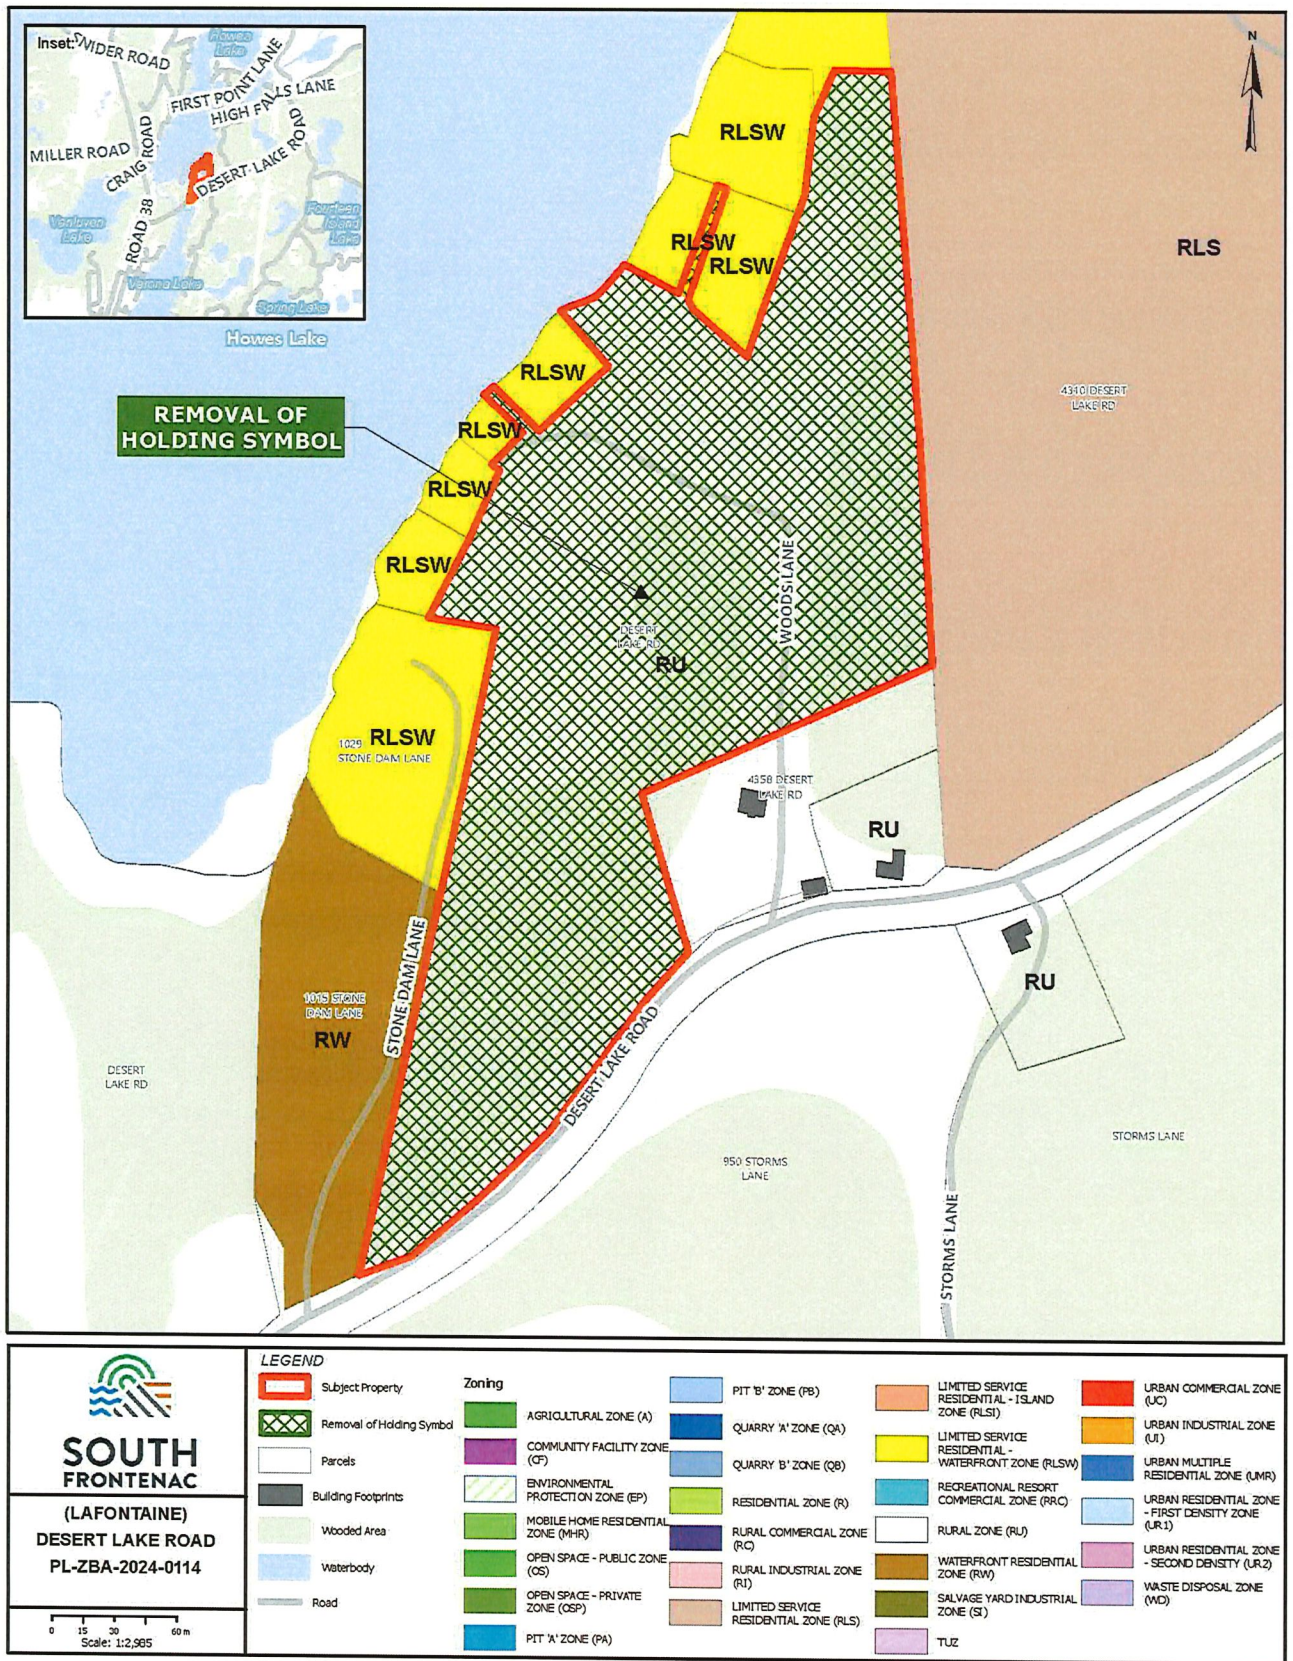

Schedule 1 of By-law 2024-06-DA

Produced by the County Frontenac under license with the Ontario Ministry of Natural Resources © King's Printer for Ontario, 2024. While the County makes every effort to insure that the information presented is accurate for the intended uses of this map, there is an inherent error in all mapping products, and accuracy of the mapping cannot be guaranteed for all possible uses. This map displays basic topographic features only.